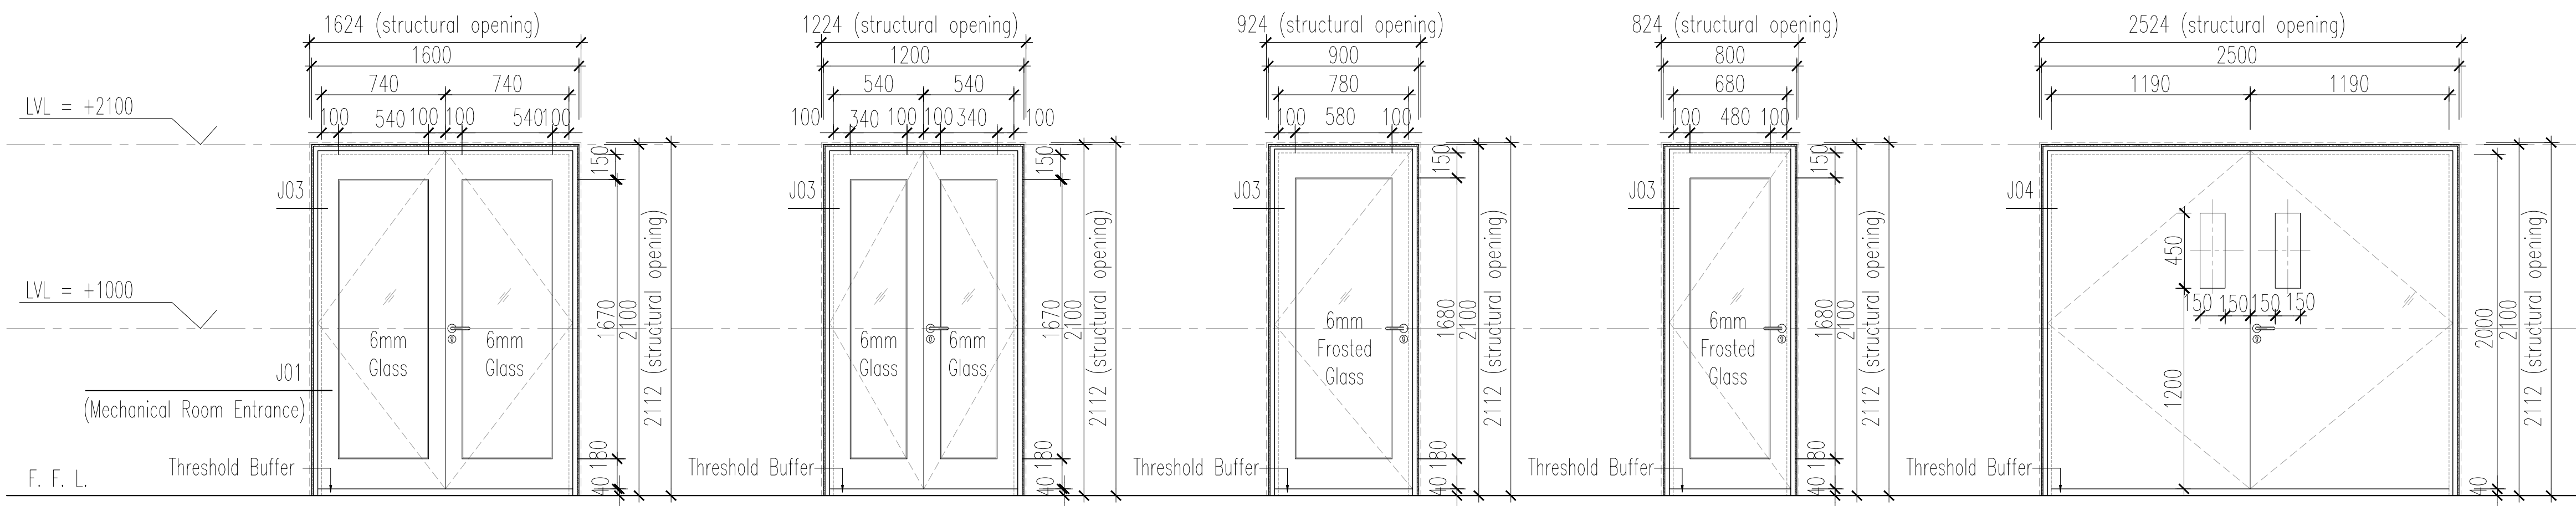

OPENING TYPE	W1	W2	W3	W4	W4a	W5	W6
MASONRY OPENING	1435 X 1524	724 X 1524	1524 X 1524	1524 X 1524	1524 X 1524	2024 X 1524	1800 X 1524

OPENING TYPE	D01	D02	D03	D04	D05
MASONRY OPENING	924 X 2112	1200 X 2112	900 X 2112	924 X 2120	940 X 2120

OPENING TYPE	RS1	RS2	RS3
MASONRY OPENING	4000 X 2400	3500 X 2400	2500 X 2400

OPENING TYPE	D06
MASONRY OPENING	2476 X As/site

REV.	DESCRIPTION	DESIGNED	DRAWN	CHECKED	APPROVED