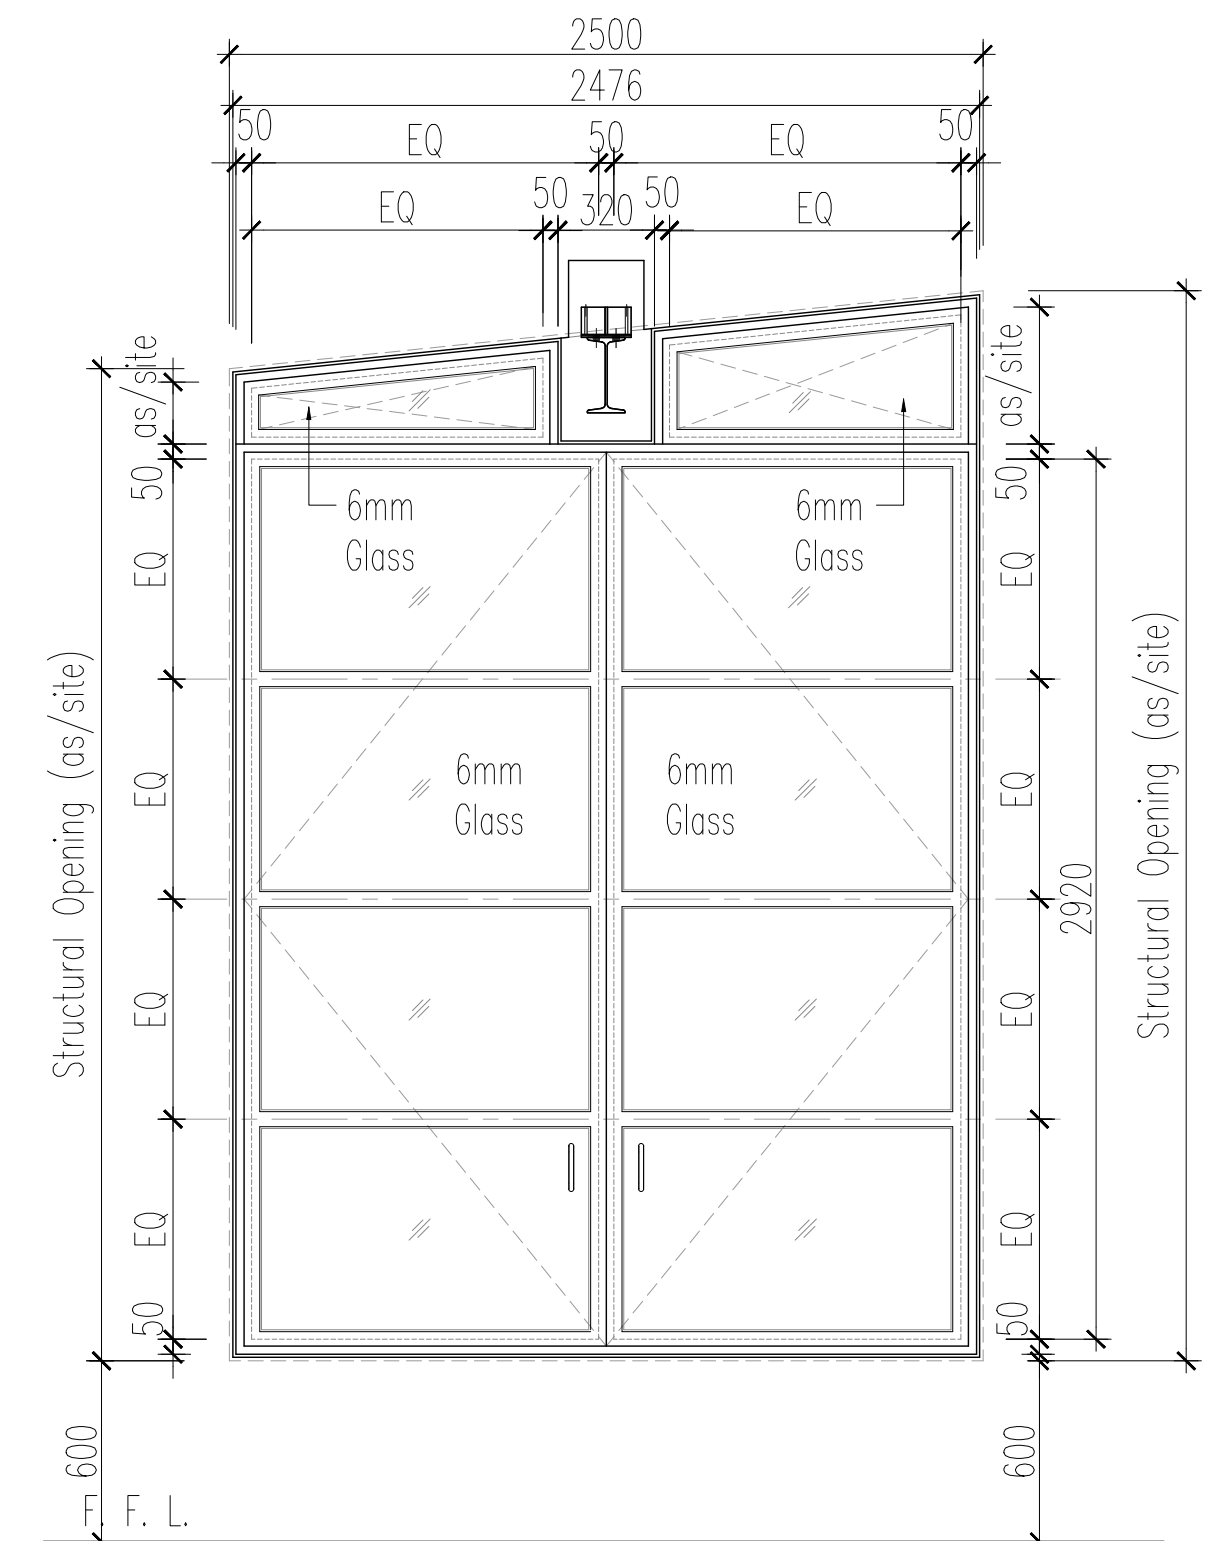

OPENING TYPE	W1	W2	W3	W4	W4a	W5	W6
MASONRY OPENING	1435 X 1524	724 X 1524	1524 X 1524	1524 X 1524	1524 X 1524	2024 X 1524	1800 X 1524

OPENING TYPE	D01	D02	D03	D04	D05
MASONRY OPENING	924 X 2112	1200 X 2112	900 X 2112	924 X 2120	940 X 2120

OPENING TYPE	RS1	RS2	RS3
MASONRY OPENING	4000 X 2400	3500 X 2400	2500 X 2400

OPENING TYPE	D06
MASONRY OPENING	2476 X As/site

REV.	DESCRIPTION	DESIGNED	DRAWN	CHECKED	APPROVED