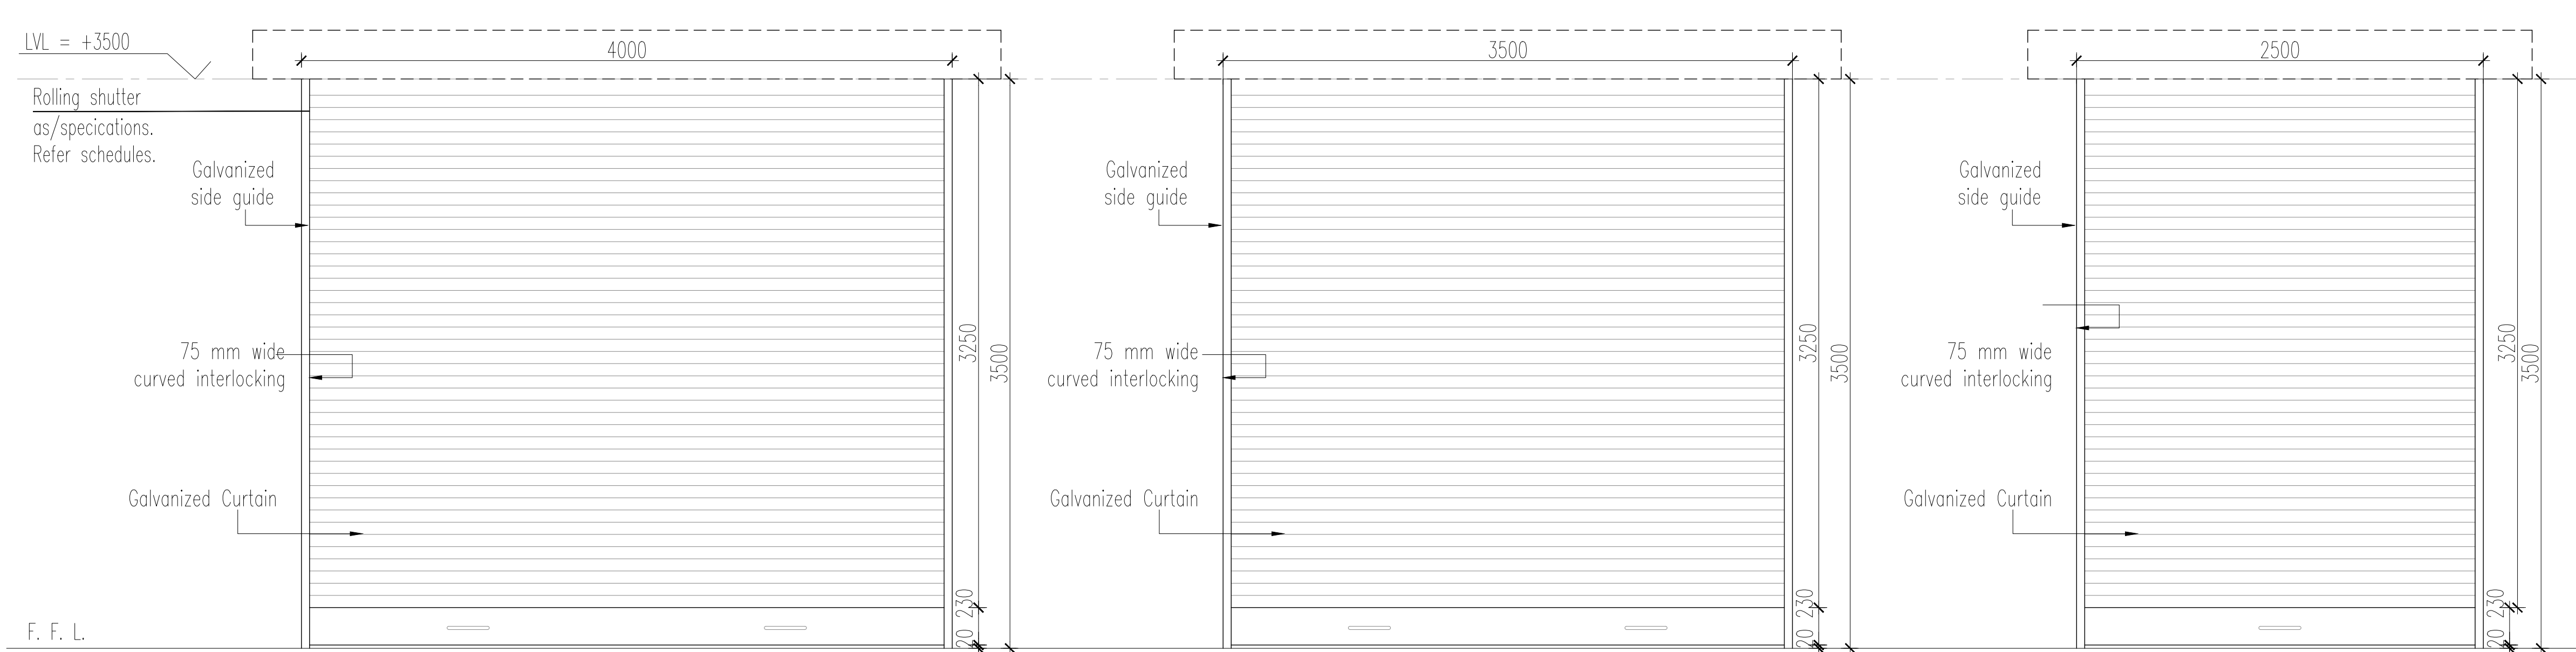

OPENING TYPE	W1	W2	W3	W4	W4a	W5	W6
MASONRY OPENING	1435 X 1524	724 X 1524	1524 X 1524	1524 X 1524	1524 X 1524	2024 X 1524	1800 X 1524

OPENING TYPE	D01	D02	D03	D04	D05
MASONRY OPENING	924 X 2112	1200 X 2112	900 X 2112	924 X 2120	940 X 2120

OPENING TYPE	RS1	RS2	RS3
MASONRY OPENING	4000 X 2400	3500 X 2400	2500 X 2400

OPENING TYPE	D06
MASONRY OPENING	2476 X As/site

REV.	DESCRIPTION	DESIGNED	DRAWN	CHECKED	APPROVED