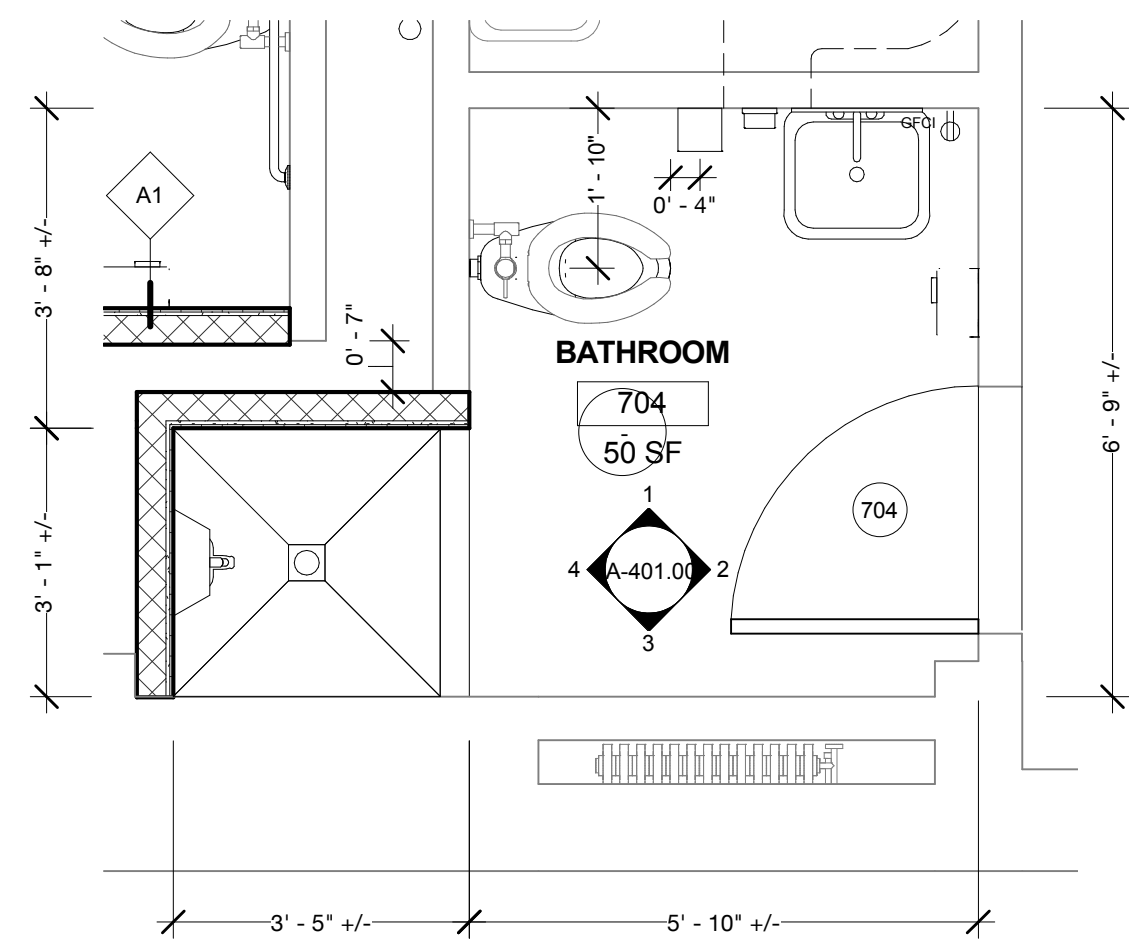

1 BATHROOM 703 INT ELEVATION (N)
1/2" = 1'-0"

2 BATHROOM 703 INT ELEVATION (E)
1/2" = 1'-0"

3 BATHROOM 703 INT ELEVATION (S)
1/2" = 1'-0"

4 BATHROOM 703 INT ELEVATION (W)
1/2" = 1'-0"

5 BATHROOM 706 INT ELEVATION (N)
1/2" = 1'-0"

6 BATHROOM 706 INT ELEVATION (E)
1/2" = 1'-0"

7 BATHROOM 706 INT ELEVATION (S)
1/2" = 1'-0"

8 BATHROOM 706 INT ELEVATION (W)
1/2" = 1'-0"

9 BATHROOM 704 PLAN
1/2" = 1'-0"

10 BATHROOM 706 PLAN
1/2" = 1'-0"