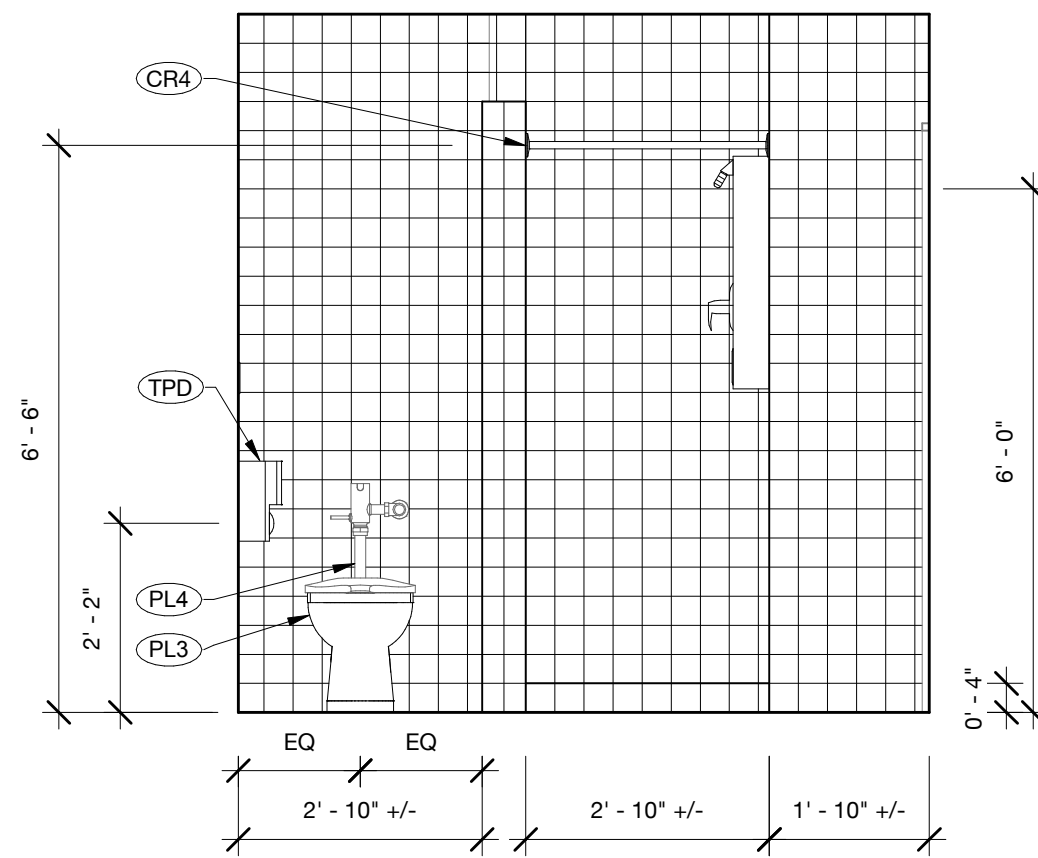

1 BATHROOM 703 INT ELEVATION (N)
1/2" = 1'-0"

2 BATHROOM 703 INT ELEVATION (E)
1/2" = 1'-0"

3 BATHROOM 703 INT ELEVATION (S)
1/2" = 1'-0"

4 BATHROOM 703 INT ELEVATION (W)
1/2" = 1'-0"

5 BATHROOM 706 INT ELEVATION (N)
1/2" = 1'-0"

6 BATHROOM 706 INT ELEVATION (E)
1/2" = 1'-0"

7 BATHROOM 706 INT ELEVATION (S)
1/2" = 1'-0"

8 BATHROOM 706 INT ELEVATION (W)
1/2" = 1'-0"

9 BATHROOM 704 PLAN
1/2" = 1'-0"

10 BATHROOM 706 PLAN
1/2" = 1'-0"