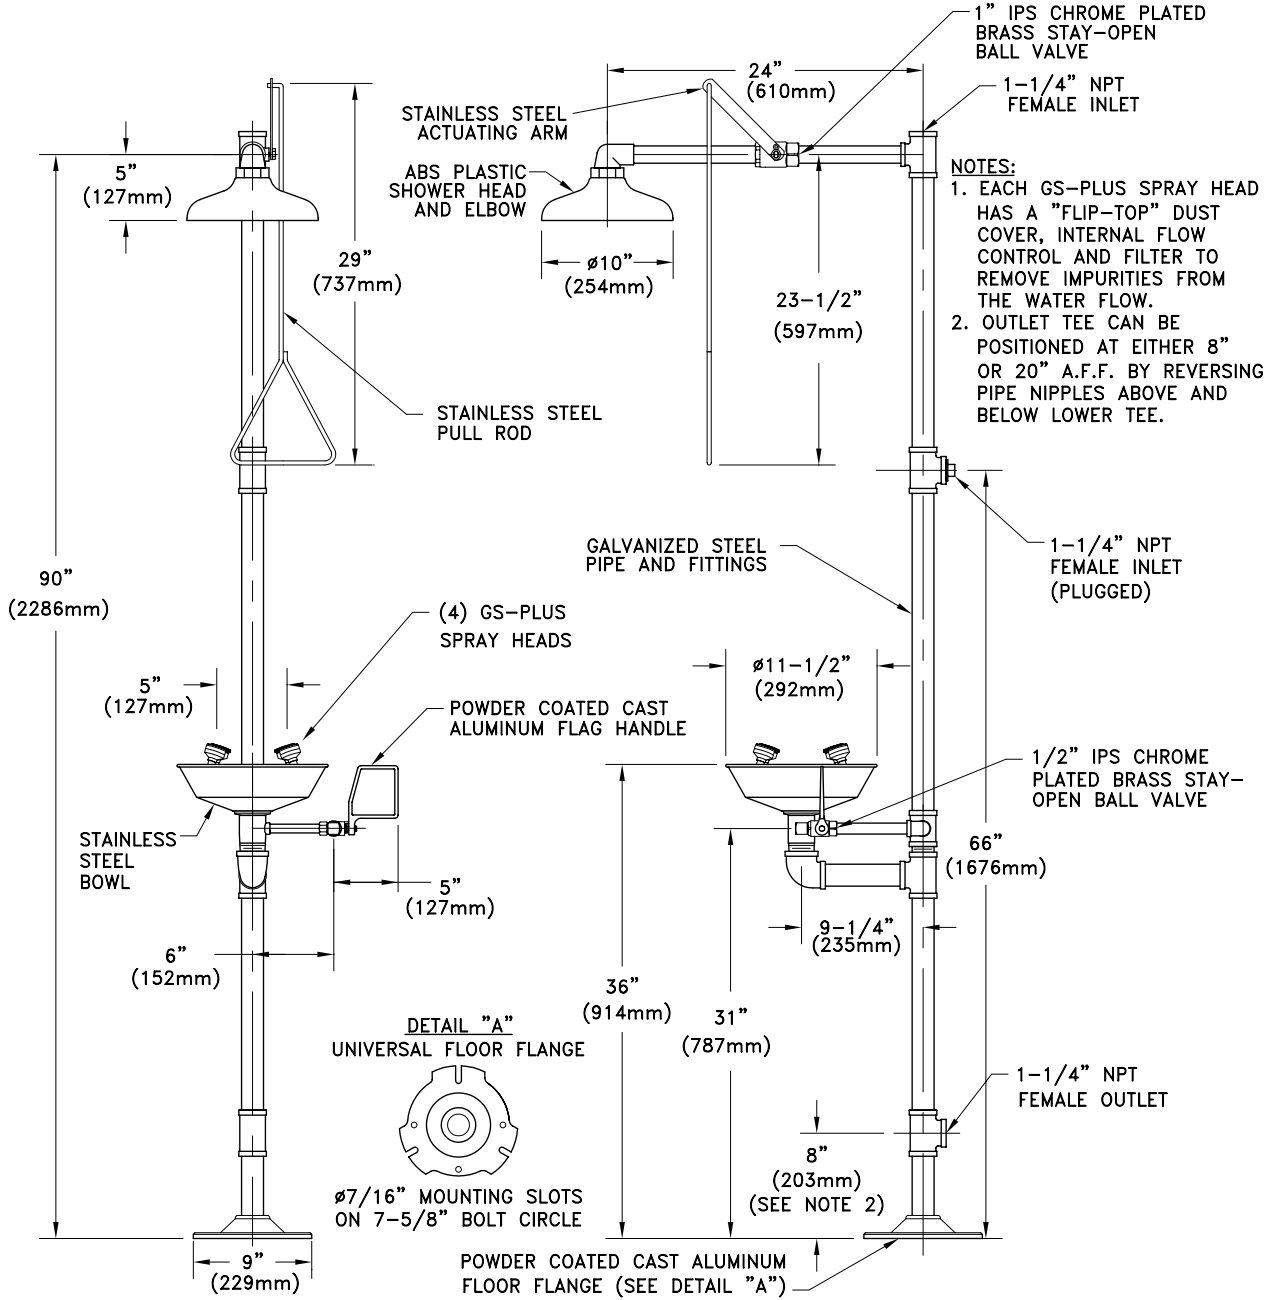

SHOWER HEAD: 10" diameter orange ABS plastic.

SHOWER VALVE: 1" IPS chrome plated brass stay-open ball valve. Valve is US-made with chrome plated brass ball and Teflon® seals. Furnished with stainless steel actuating arm and 29" stainless steel pull rod.

EYE/FACE WASH VALVE: 1/2" IPS chrome plated brass stay-open ball valve. Valve is US-made with chrome plated brass ball and Teflon® seals.

PIPE AND FITTINGS: Schedule 40 galvanized steel. Furnished with orange polyethylene covers for vertical piping for high visibility and corrosion resistance.

SUPPLY: 1 1/4" NPT female top or side inlet.

WASTE: 1 1/4" NPT female outlet. Outlet can be positioned at either 8" or 20" above finished floor by reversing lower pipe nipples.

SIGN: Furnished with ANSI-compliant identification sign.

□ **G1909** Safety Station with WideArea™ Eye/Face Wash, Stainless Steel Bowl

□ **G1909P** Safety Station with WideArea™ Eye/Face Wash, Plastic Bowl

THIS SPACE FOR ARCHITECT/ENGINEER APPROVAL

Due to continuing product improvement, the information contained in this document is subject to change without notice. All dimensions are $\pm 1/4"$ (6mm) rev. 0308